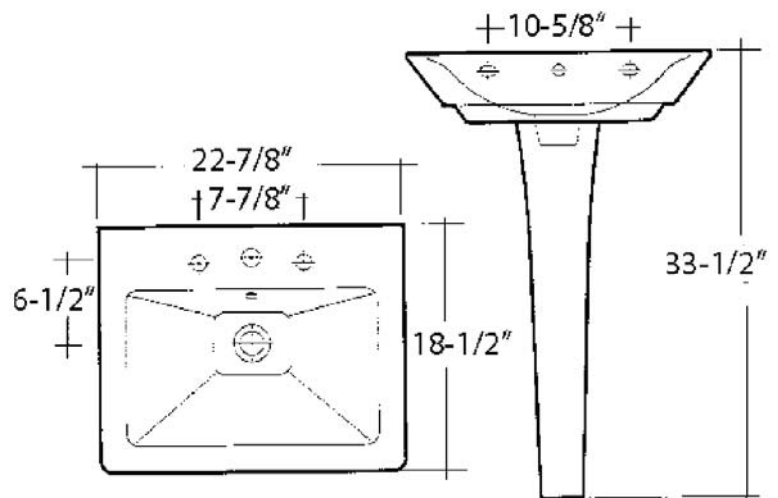

OPULENCE "His" PEDESTAL LAVATORY

Cat. No
3-361, 368

W: 22-7/8"
D: 18-1/2"
H: 33 1/2"

Features:

- ▶ Fine fire clay construction
- ▶ Transitional style
- ▶ Rectangular basin
- ▶ Available pre-drilled for 1-hole faucet (361) or 8" widespread (368)
- ▶ Should be mounted to wall with toggle or molly bolts (not included)

Colors:

WH White

Compliance Certification
Meets or exceeds the following specifications: ASME A112.19.1 2008 AND CSA B45.2-08 for Vitreous China fixtures.

Interior Dimensions:

Basin Interior:	18-1/2" x 12"
Basin Depth:	4-1/2"
Back of basin to center of faucet:	2-3/8"
Back of basin to center of drain:	9"
Depth to overflow:	3"
Mount bolts height:	31-1/4"
Mount holes cc:	10-5/8"
Faucet and spout holes:	1 1/4"

Dimensions of fixture are nominal and may vary within the range of tolerances established by ASME Standard A112.19.2. Dimensions and specifications subject to change without notice.